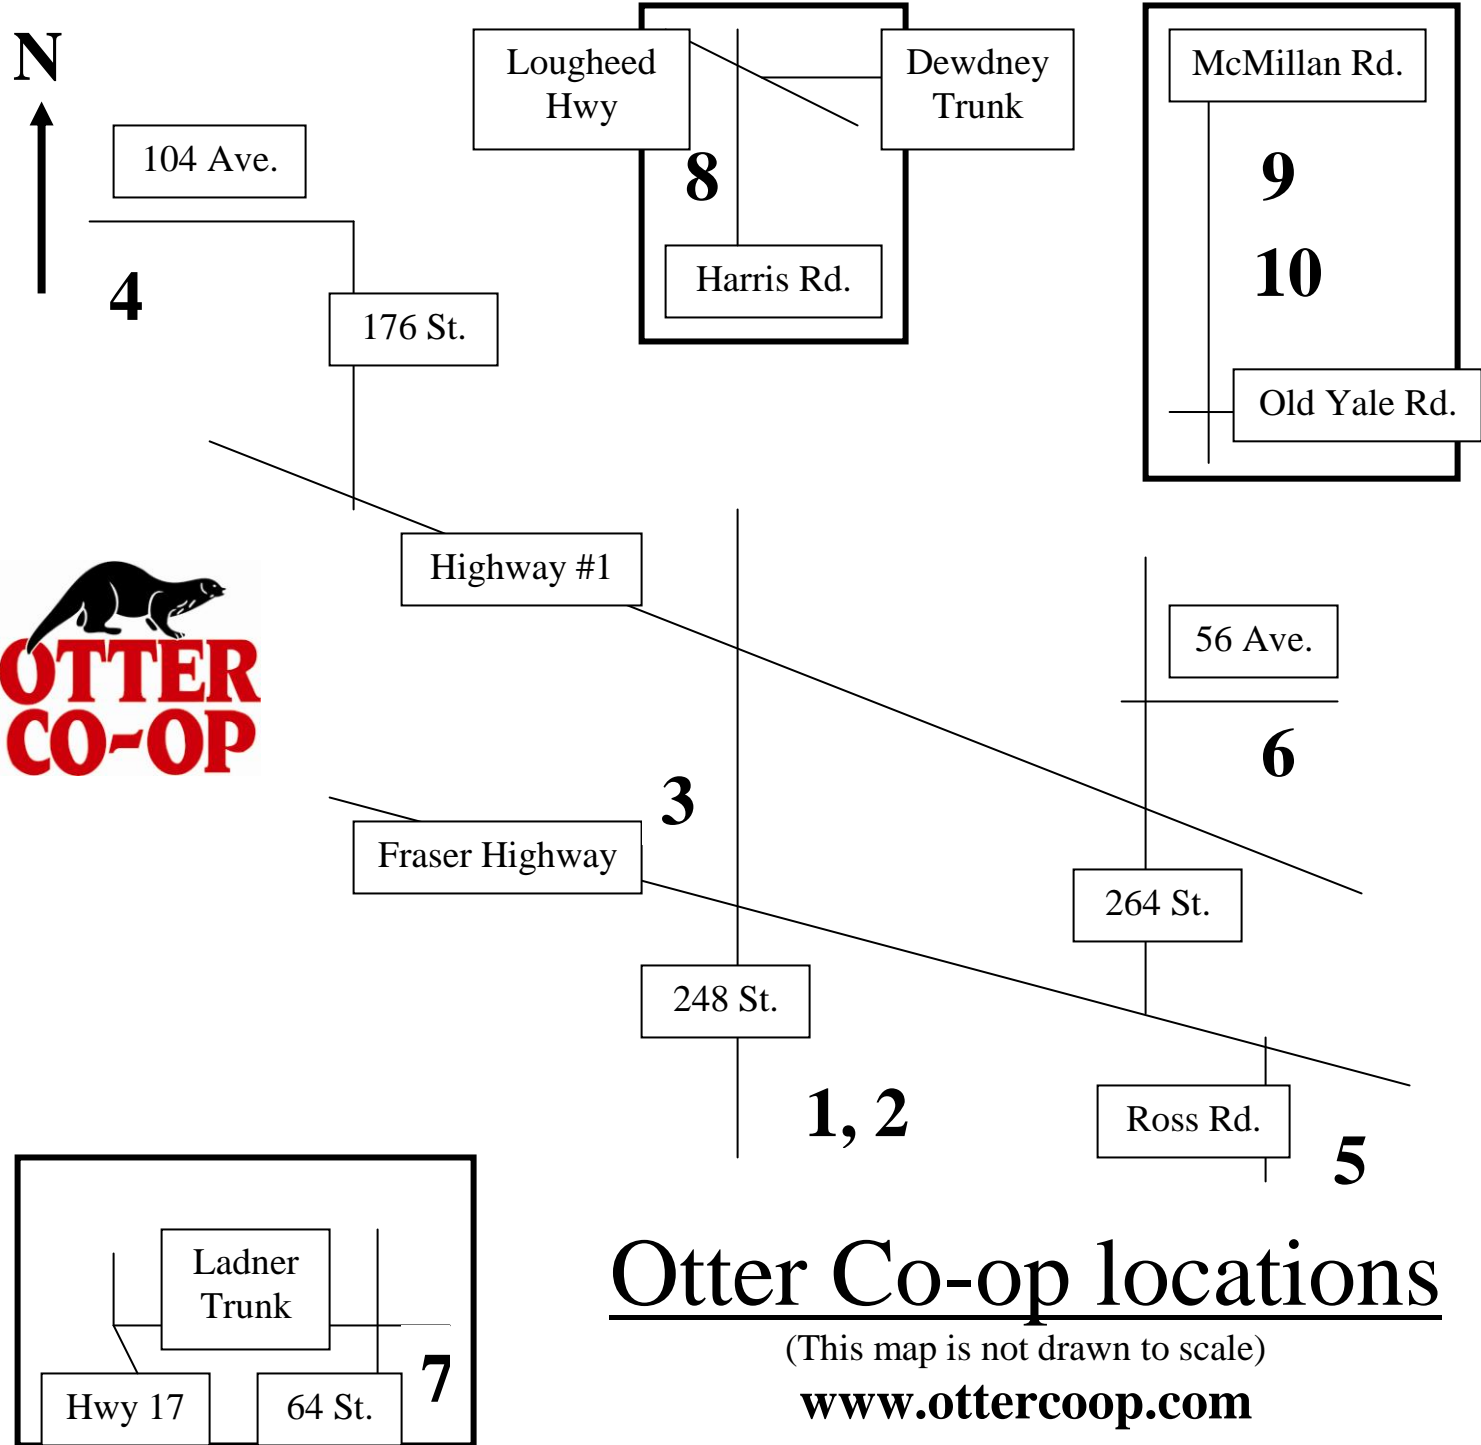

3. Gas Bar, Cardlock/C-Store
24795 Fraser Hwy., Langley
604-856-7011

Gas Bar/Convenience Stores

4. 16788 104 Avenue, Surrey
604-582-2517

5. 29622 Fraser Highway, Abb.
604-856-0030

6. 26474 56 Avenue, Langley
604-856-6676

7. Gas Bar, C-Store, Car Wash
6420 Ladner Trunk Road
604-940-1322

8. Otter Co-op@Pitt Meadows
Livestock, pet, farm, home supplies
12343 Harris Road 604-465-5651

9. Co-op – Your Community Market
Produce, C-Store
Unit 102, 2618 McMillan Road,
Abbotsford 604-851-9636

10. Co-op – Your Community Pharmacy
Unit 104, 2596 McMillan Road,
Abbotsford 604-851-9654

Otter Co-op locations

(This map is not drawn to scale)

www.ottercoop.com